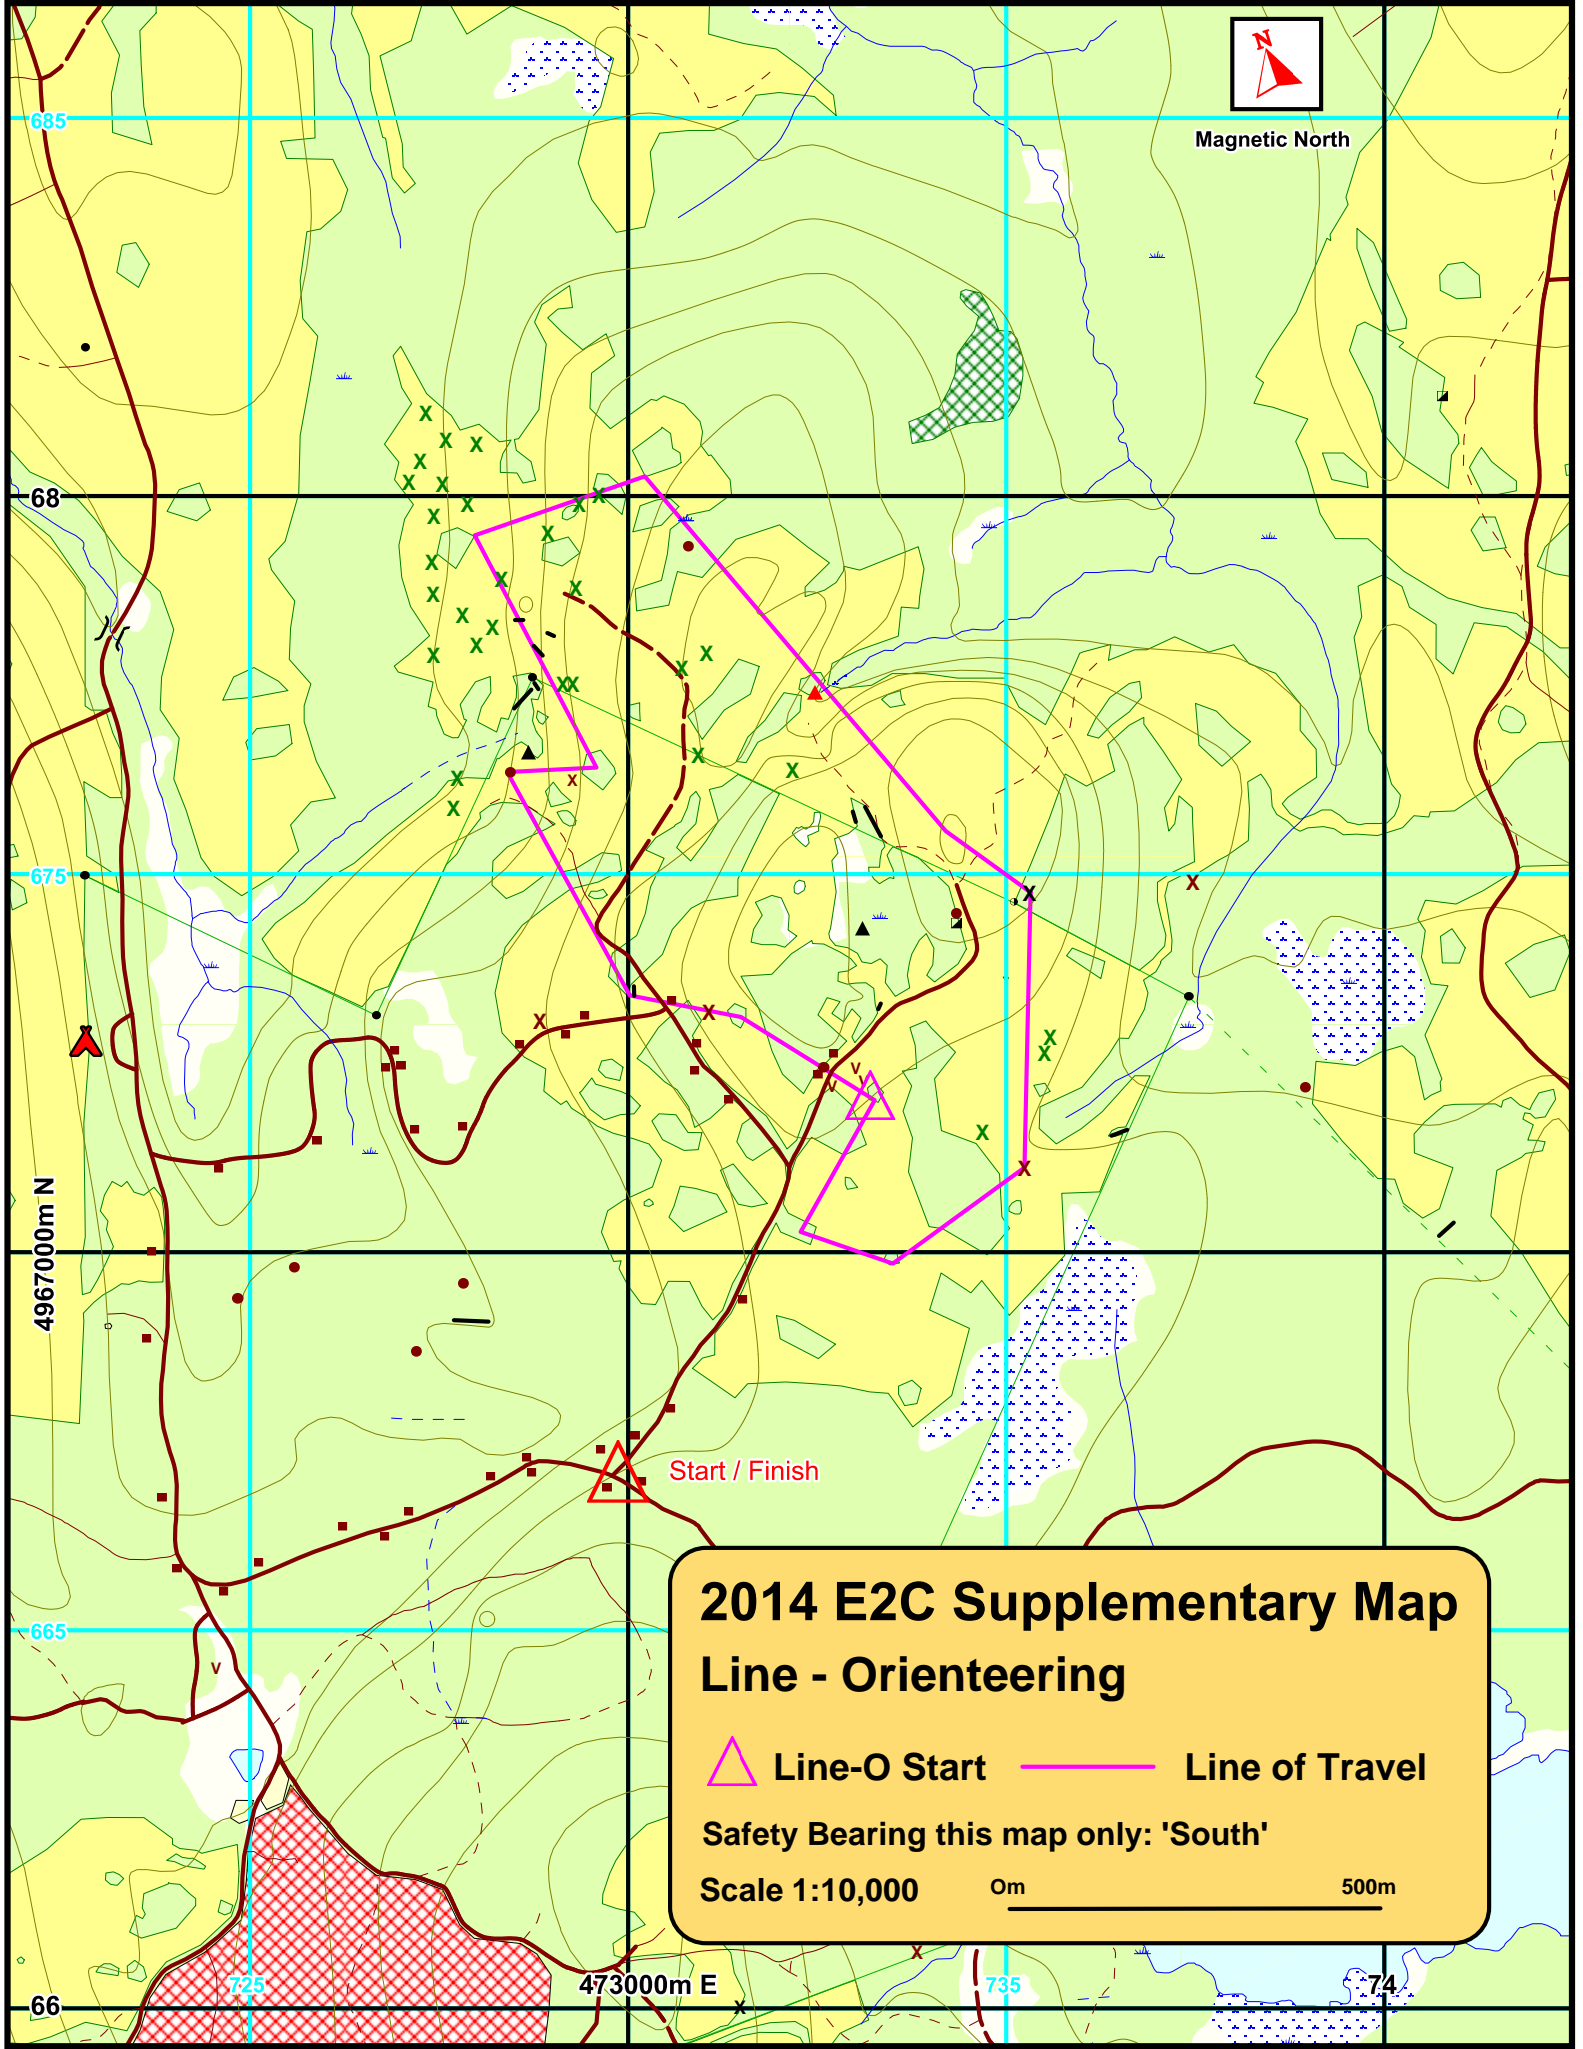

Magnetic North

2014 E2C Supplementary Map
Line - Orienteering

 Line-O Start  Line of Travel

Safety Bearing this map only: 'South'

Scale 1:10,000 0m  500m

685
68
675
665
66

4967000m N

725 473000m E 735 74