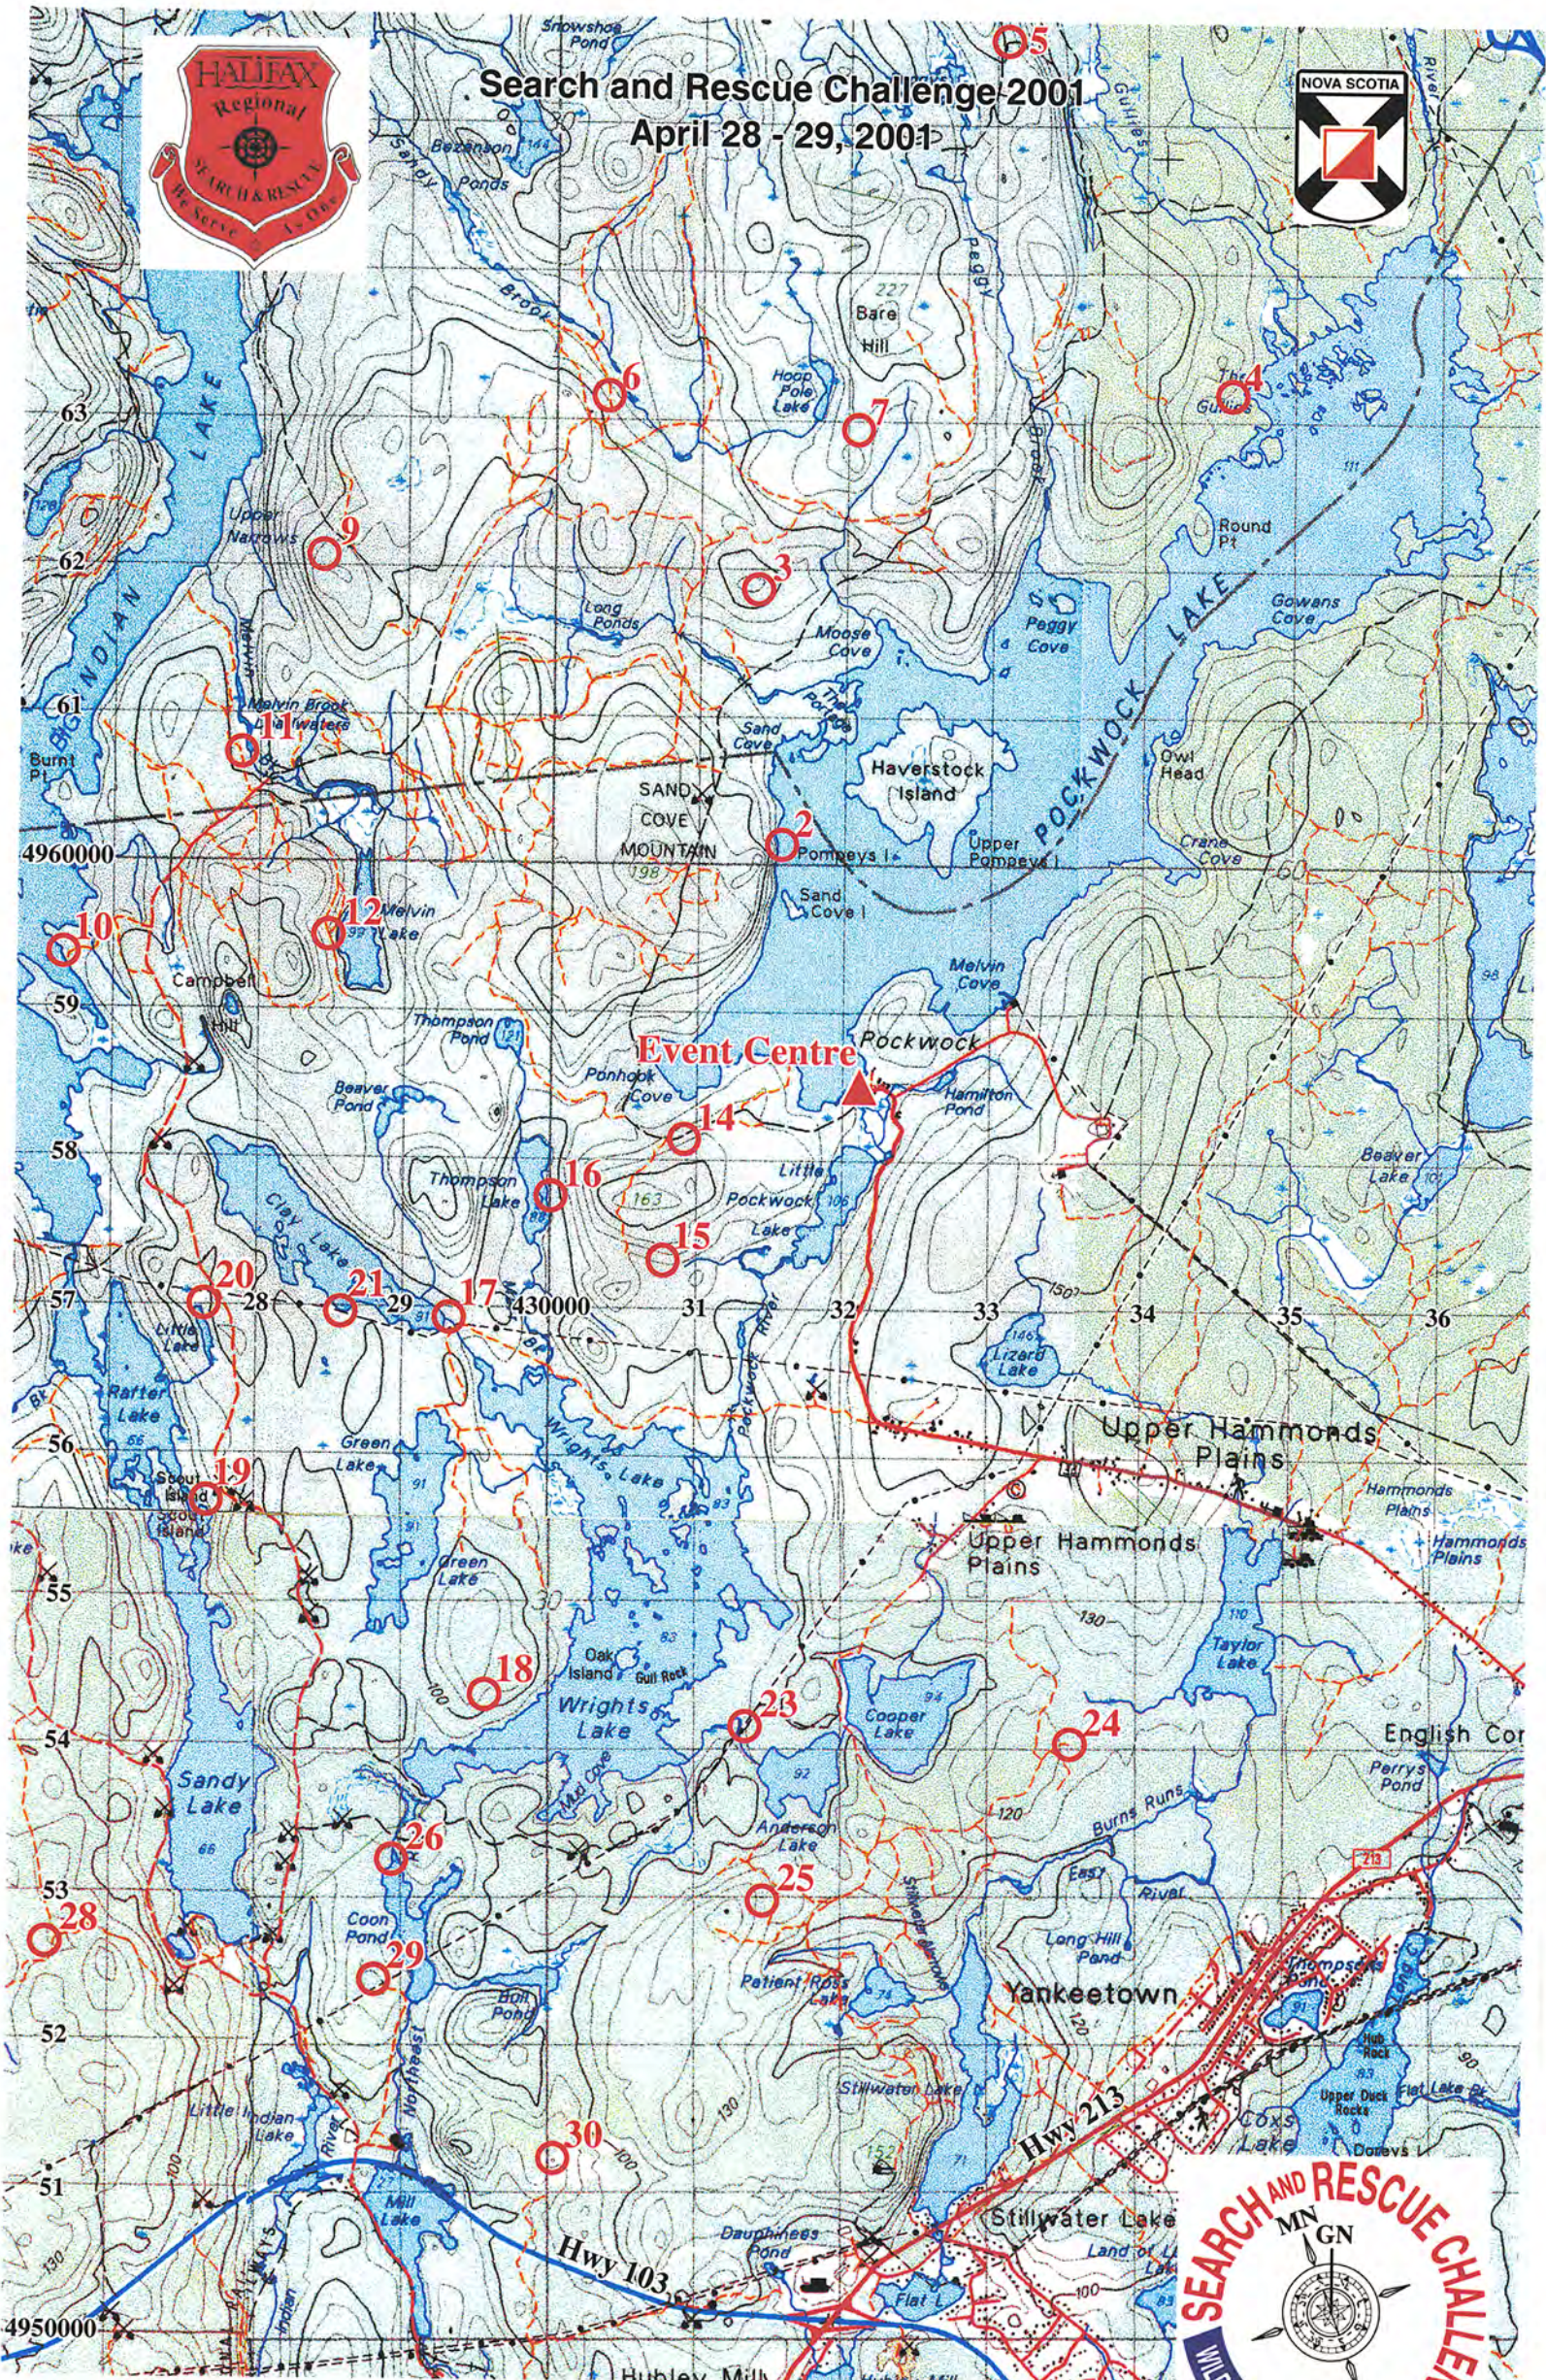

Search and Rescue Challenge 2001 April 28 - 29, 2001

Scale 1:50 000
Safety Bearing 270°

UTM Zone 20 NAD83
MAG DEC 20°W